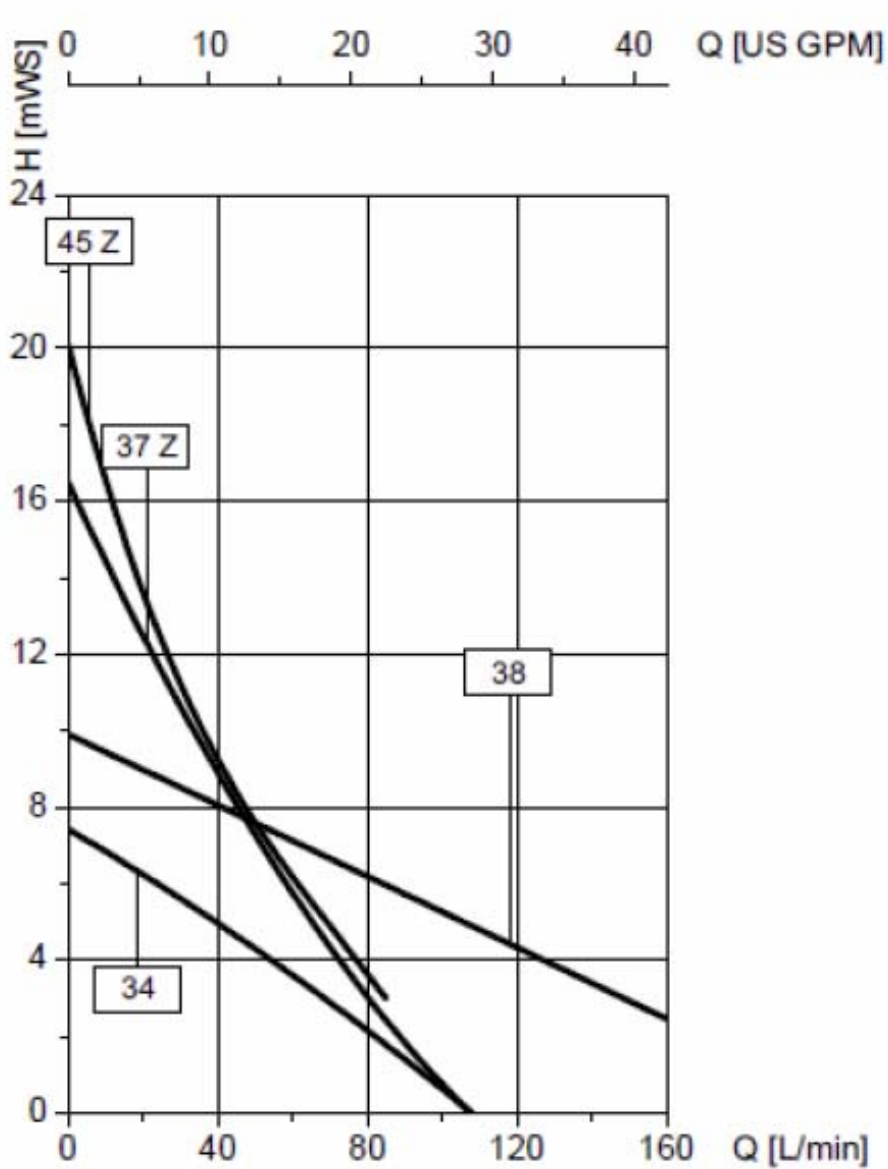

Motor **FEM 4070**
with barrel pumps
S / AL / HC

Model
F 424 S-43/38
F 424 S-43/37 Z
F 424 S-50/45 Z

Values $\pm 10\%$
Obtained with water at 68°F (20°C) at the outlet nozzle of the pump

FLUX Pumps Corporation
300 Townpark Drive, Suite 110
Kennesaw, GA 30144, USA
Phone: 800-367-3589
info@fluxpumpsusa.com