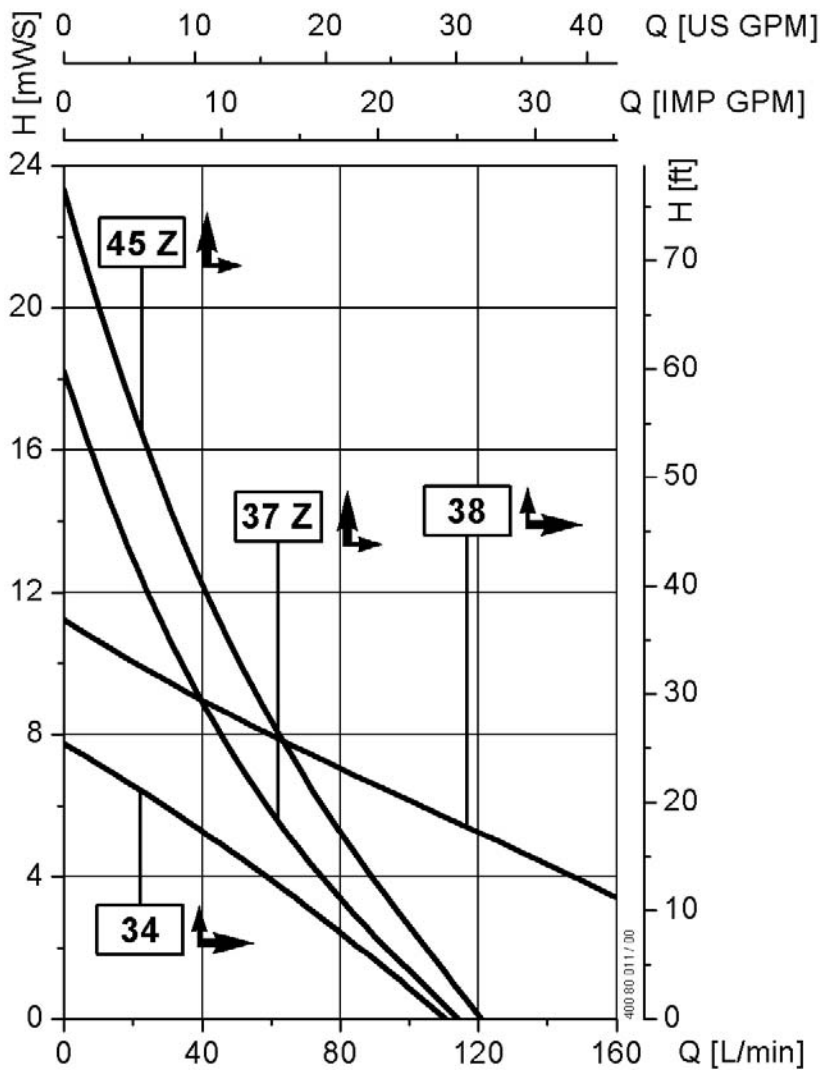

Motor **FBM 4000 Ex**
with barrel pumps
S / AL / HC

Model
F 427 S3-43/38

Values $\pm 10\%$
Obtained with water at 68°F (20°C) at the outlet nozzle of the pump

FLUX Pumps Corporation
300 Townpark Drive, Suite 110
Kennesaw, GA 30144, USA
Phone: 800-367-3589
info@fluxpumpsusa.com