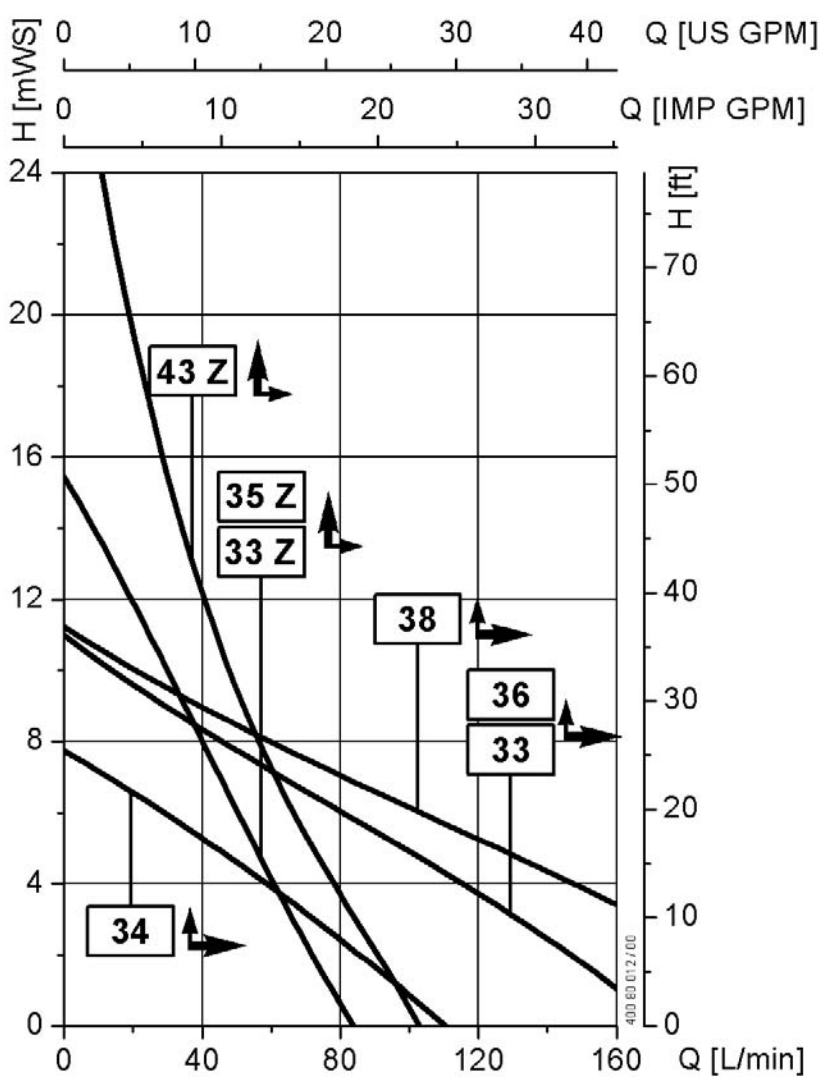

Motor **FBM 4000 Ex**
with barrel pumps
PP / PVDF

Model
F 426 PP-50/33

Values $\pm 10\%$
Obtained with water at 68°F (20°C) at the outlet nozzle of the pump

FLUX Pumps Corporation
300 Townpark Drive, Suite 110
Kennesaw, GA 30144, USA
Phone: 800-367-3589
info@fluxpumpsusa.com