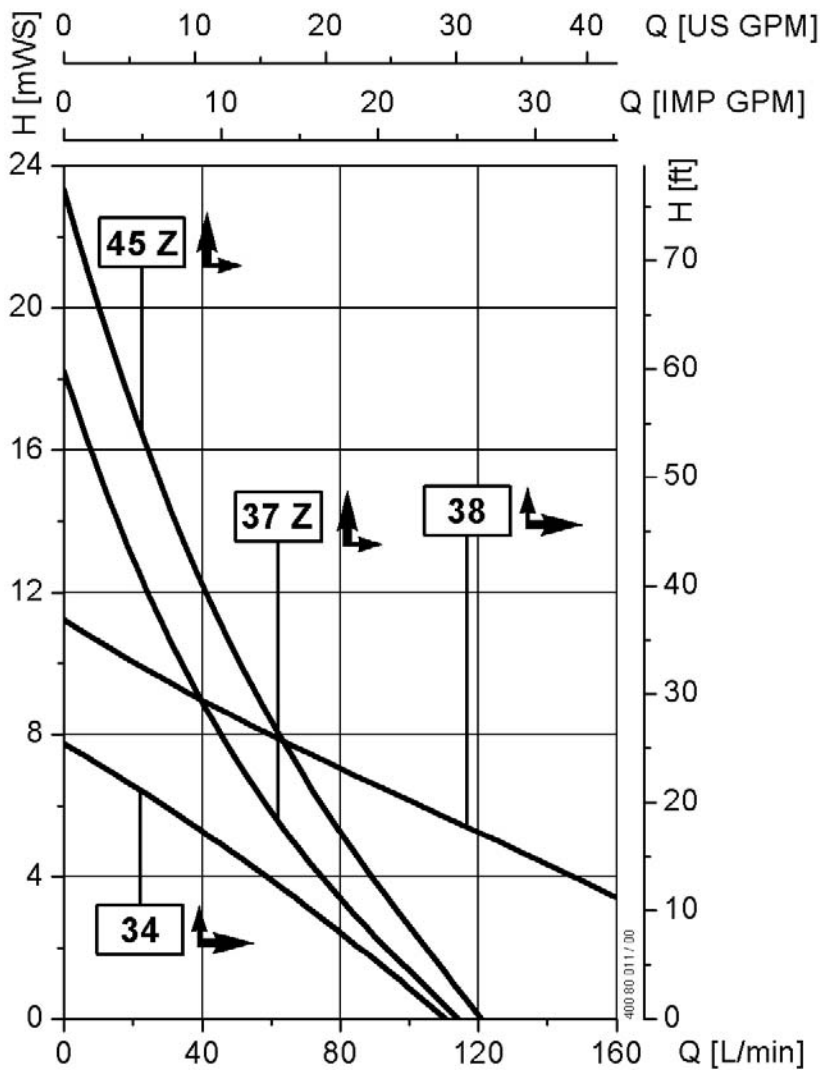

Motor **FBM 4000 Ex**  
with barrel pumps  
**S / AL / HC**

**Model**  
F 426 S-41/**38**

Values  $\pm 10\%$   
Obtained with water at 68°F (20°C) at the outlet nozzle of the pump

FLUX Pumps Corporation  
300 Townpark Drive, Suite 110  
Kennesaw, GA 30144, USA  
Phone: 800-367-3589  
info@fluxpumpsusa.com