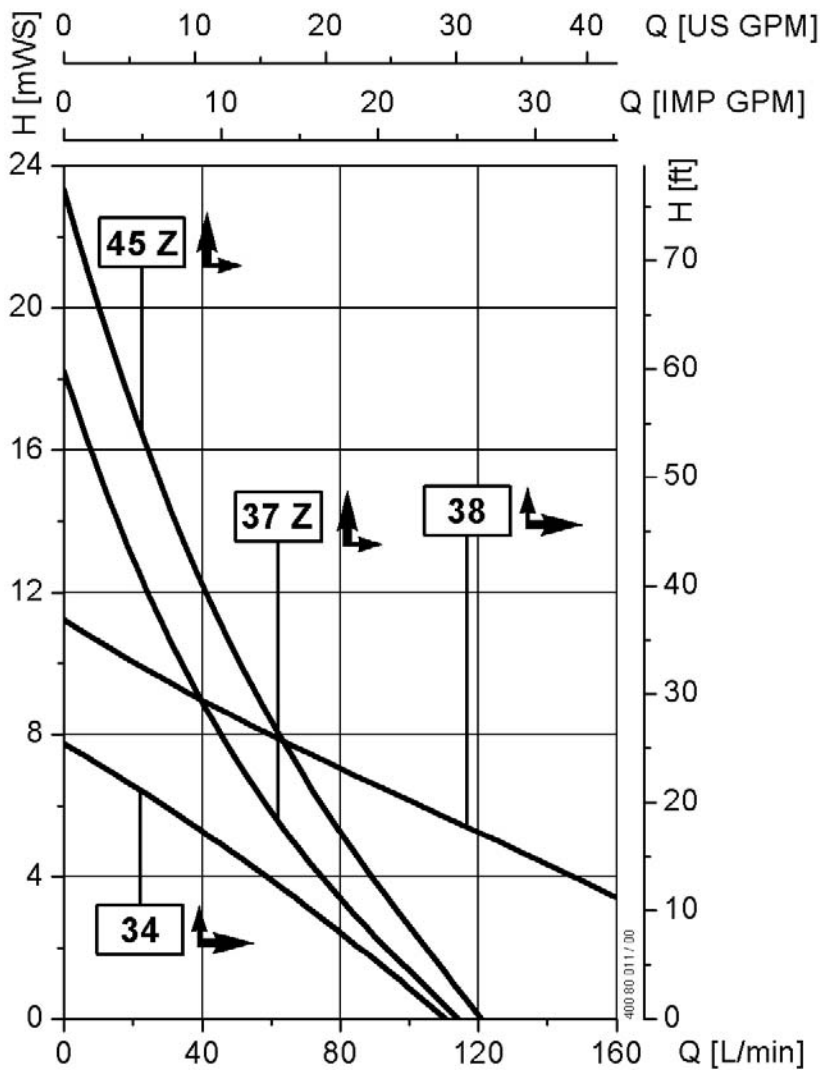

Motor **FBM 4000 Ex**
with barrel pumps
S / AL / HC

Model
F 425 S-41/**34**

Values $\pm 10\%$
Obtained with water at 68°F (20°C) at the outlet nozzle of the pump

FLUX Pumps Corporation
300 Townpark Drive, Suite 110
Kennesaw, GA 30144, USA
Phone: 800-367-3589
info@fluxpumpsusa.com