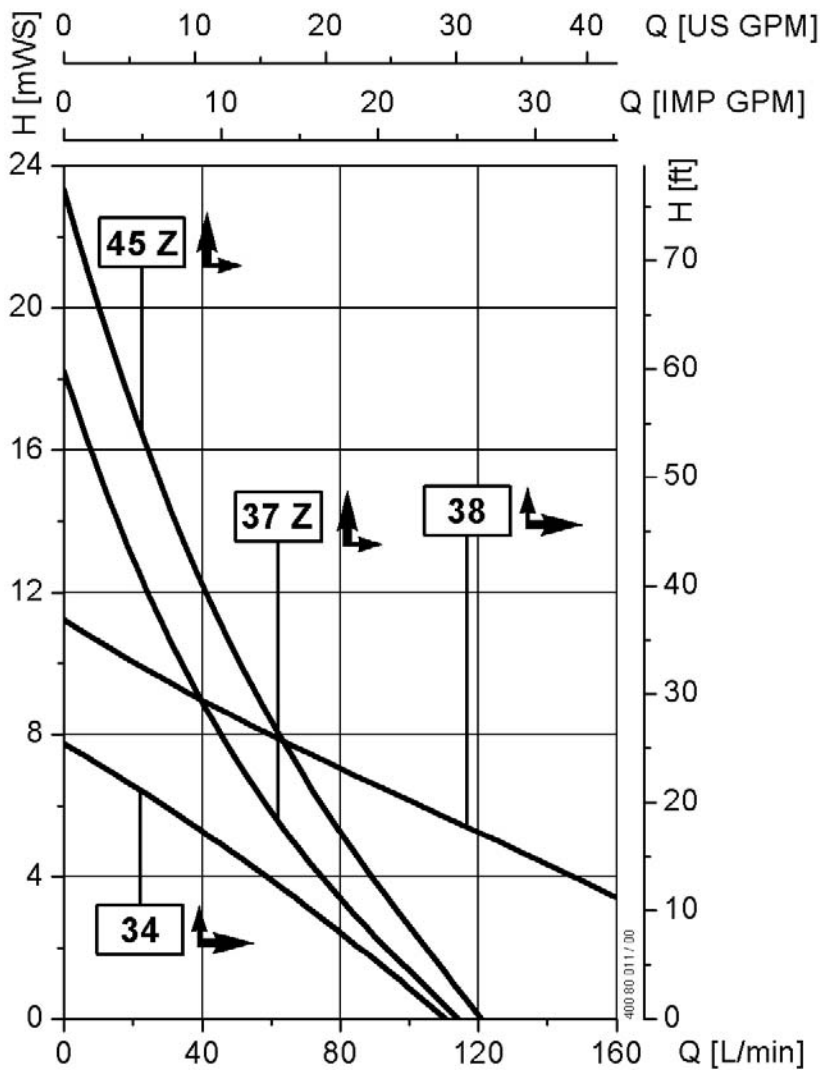

Motor **FBM 4000 Ex**
with barrel pumps
S / AL / HC

Model
F 424 S-43/**38**
F 424 S-43/**37 Z**
F 424 S-50/**45 Z**

Values $\pm 10\%$
Obtained with water at 68°F (20°C) at the outlet nozzle of the pump

FLUX Pumps Corporation
300 Townpark Drive, Suite 110
Kennesaw, GA 30144, USA
Phone: 800-367-3589
info@fluxpumpsusa.com