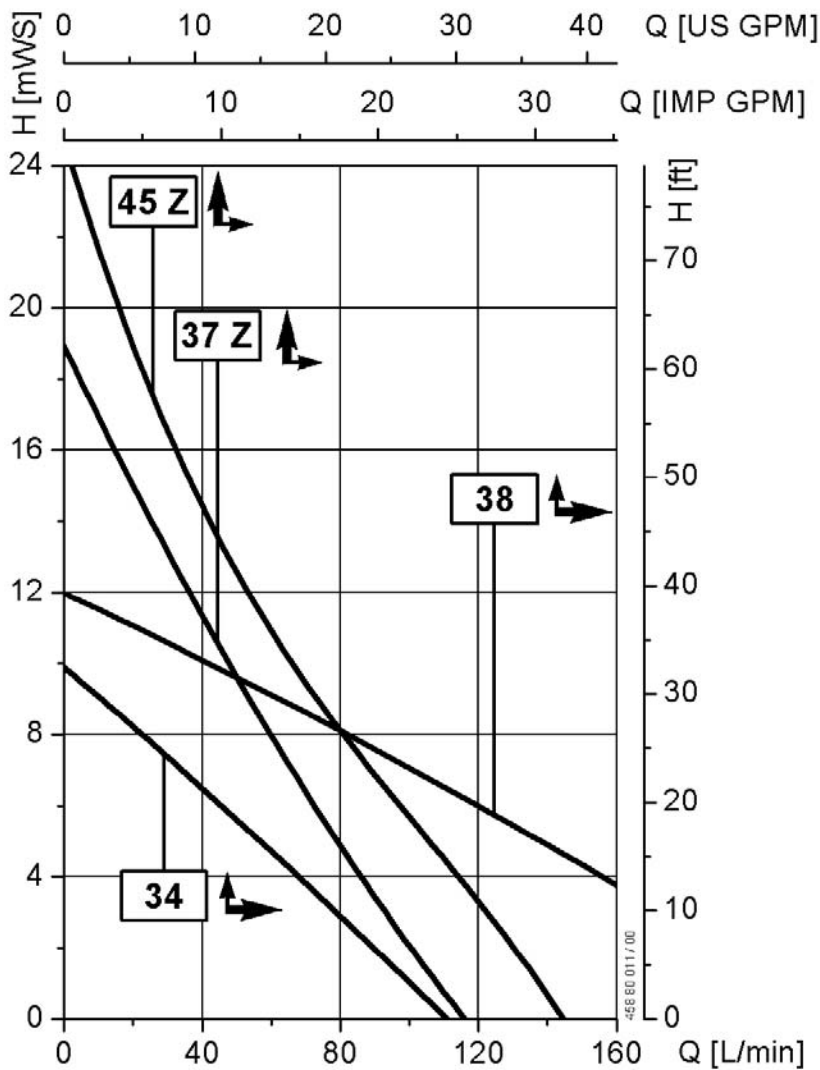

Motor F 458-1, F 460-1 Ex
with barrel pumps
S / AL / HC

Model

F 430 S-41/**38**
F 430 S-41/**37 Z**
F 430 S-50/**45 Z**
F 430 S-50/**38**

F 430 AL-41/**38**
F 430 AL-41/**37 Z**
F 430 AL-50/**38**

F 430 HC-40/**38**

Values $\pm 10\%$

Obtained with water at 68°F (20°C) at the outlet nozzle of the pump

FLUX Pumps Corporation
300 Townpark Drive, Suite 110
Kennesaw, GA 30144, USA
Phone: 800-367-3589
info@fluxpumpsusa.com