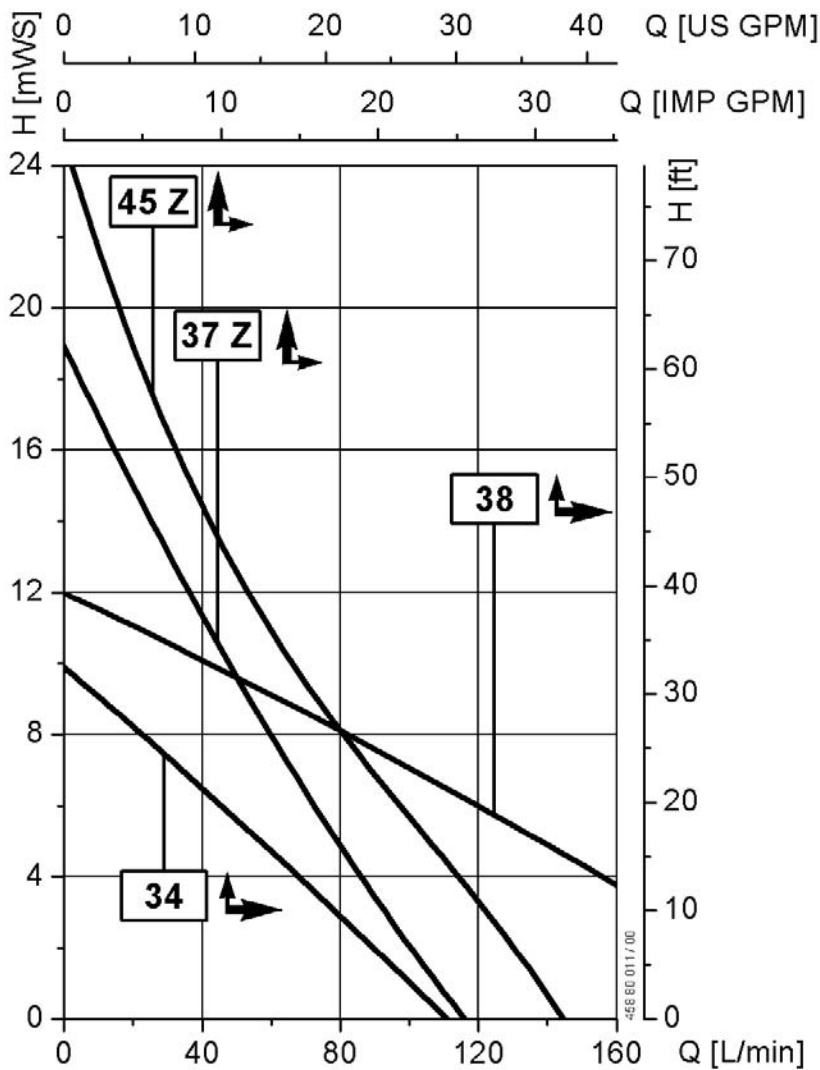

**Motor F 458-1, F 460-1 Ex**  
with barrel pumps  
**S / AL / HC**

**Model**  
F 425 S-41/34

Values  $\pm 10\%$   
Obtained with water at 68°F (20°C) at the outlet nozzle of the pump

FLUX Pumps Corporation  
300 Townpark Drive, Suite 110  
Kennesaw, GA 30144, USA  
Phone: 800-367-3589  
info@fluxpumpsusa.com