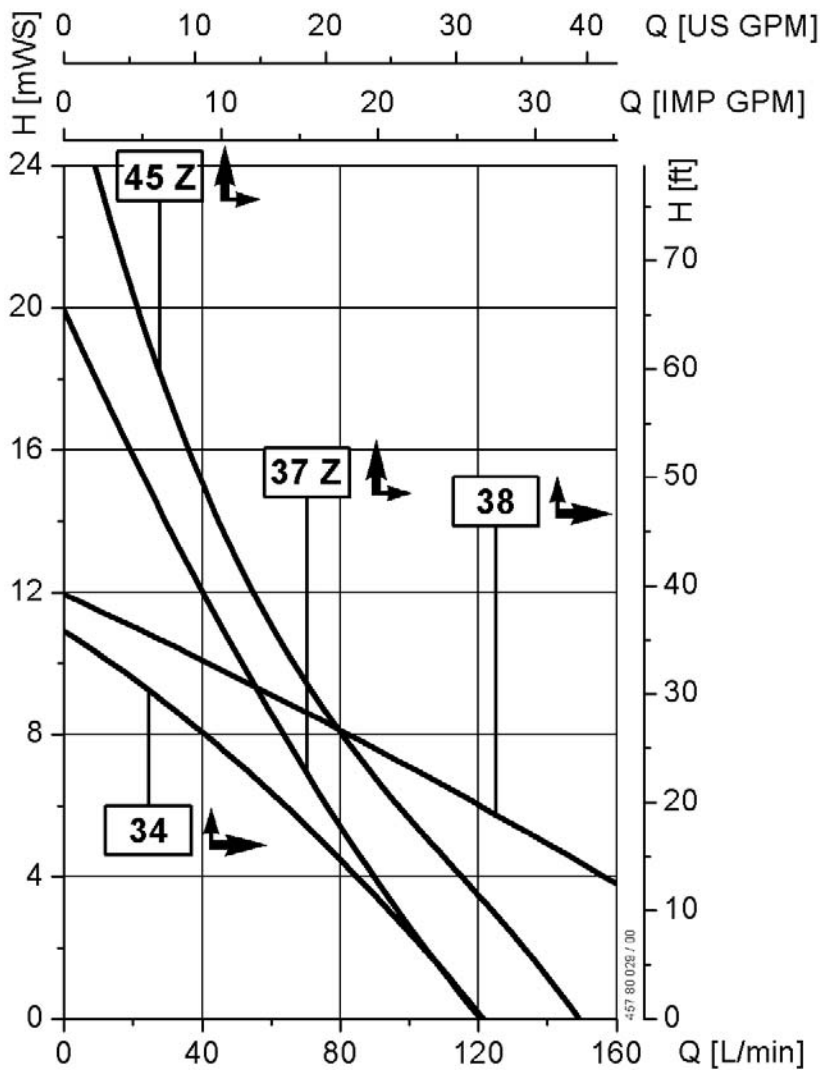

Motor **F 457 / F 457 EL**  
with barrel pumps  
**S / AL / HC**

**Model**

F 430 S-41/**38**  
F 430 S-41/**37 Z**  
F 430 S-50/**45 Z**  
F 430 S-50/**38**

F 430 AL-41/**38**  
F 430 AL-41/**37 Z**  
F 430 AL-50/**38**

F 430 HC-40/**38**

Values  $\pm 10\%$

Obtained with water at 68°F (20°C) at the outlet nozzle of the pump

FLUX Pumps Corporation  
300 Townpark Drive, Suite 110  
Kennesaw, GA 30144, USA  
Phone: 800-367-3589  
info@fluxpumpsusa.com