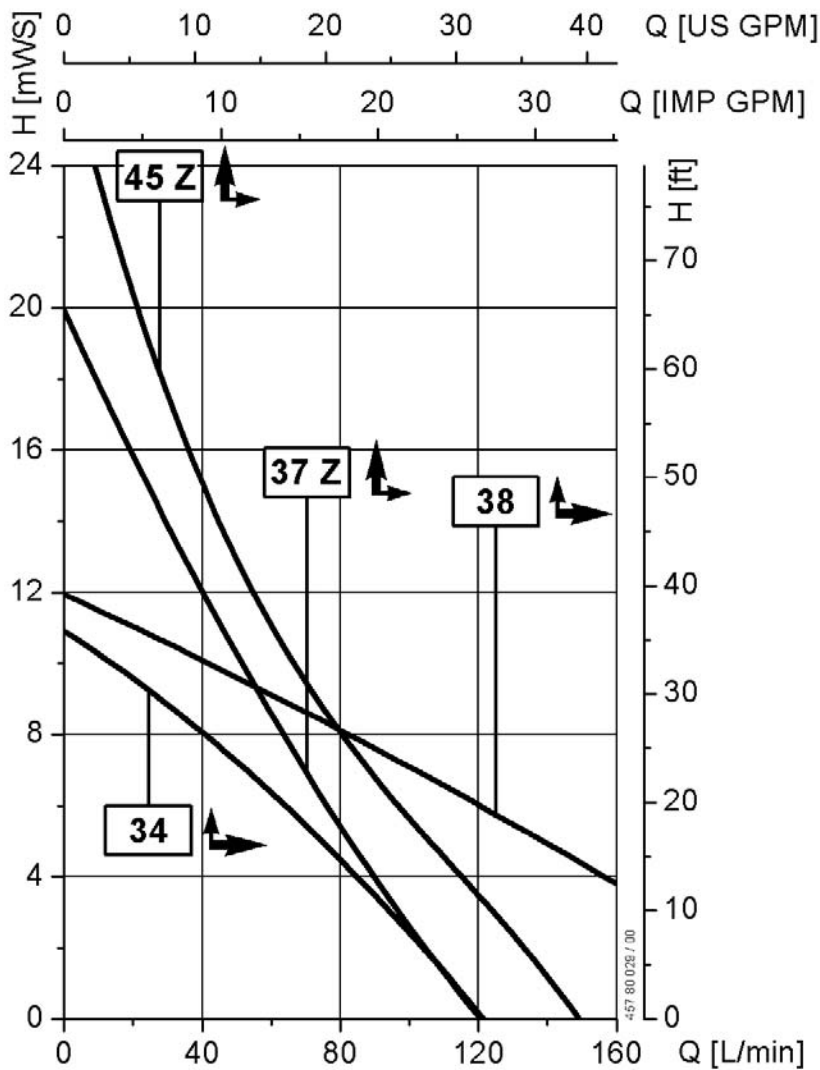

Motor F 457 / F 457 EL
with barrel pumps
S / AL / HC

Model
F 425 S-41/**34**

Values $\pm 10\%$
Obtained with water at 68°F (20°C) at the outlet nozzle of the pump

FLUX Pumps Corporation
300 Townpark Drive, Suite 110
Kennesaw, GA 30144, USA
Phone: 800-367-3589
info@fluxpumpsusa.com