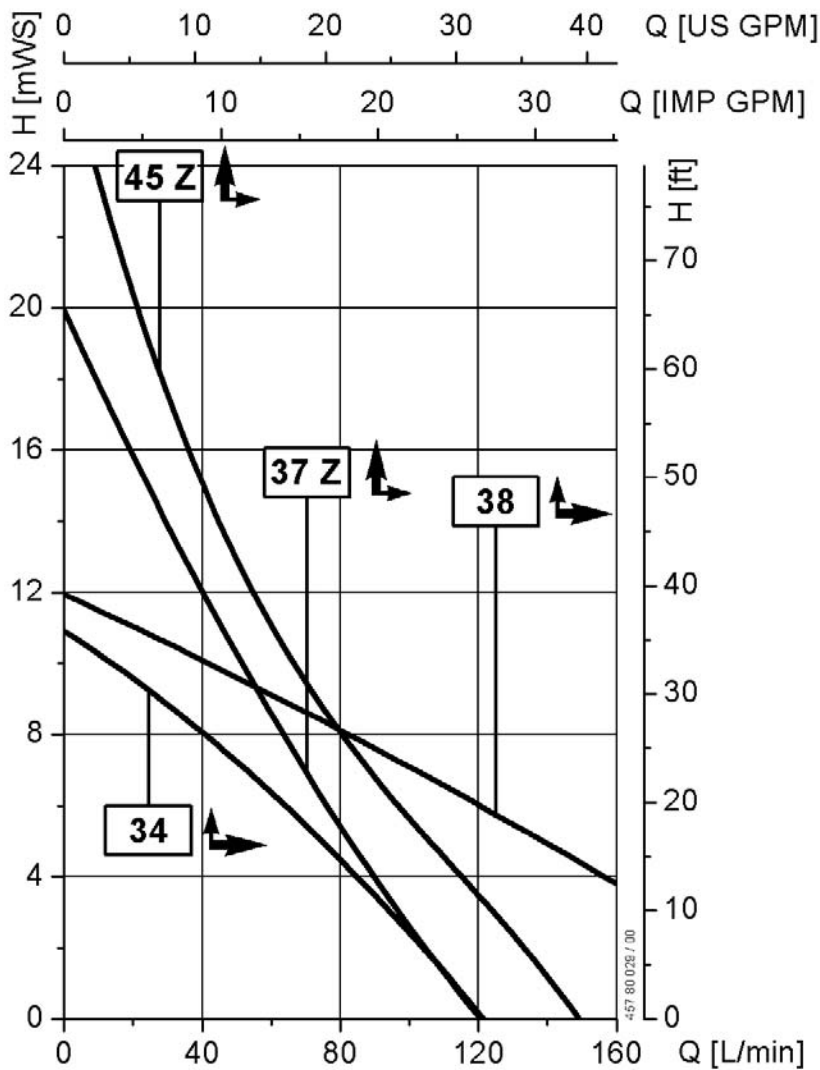

Motor **F 457 / F 457 EL**  
with barrel pumps  
**S / AL / HC**

**Model**

- F 424 S-43/**38**
- F 424 S-43/**37 Z**
- F 424 S-50/**45 Z**

Values  $\pm 10\%$

Obtained with water at 68°F (20°C) at the outlet nozzle of the pump