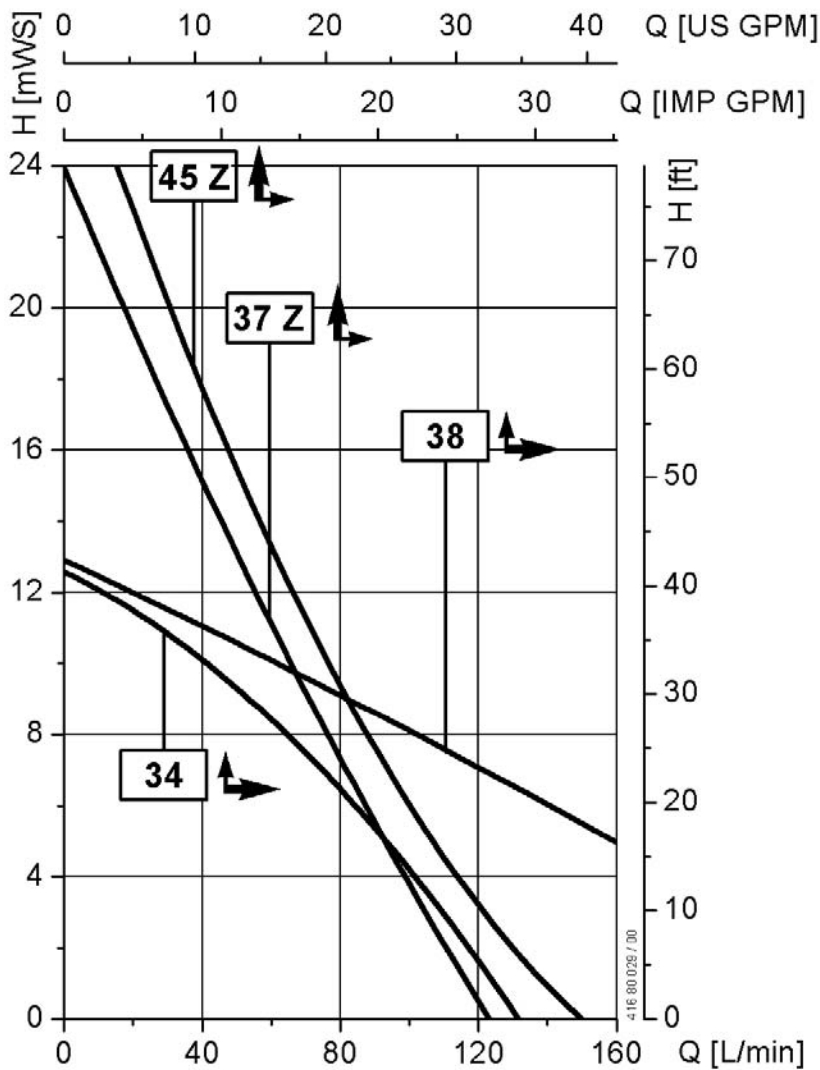

Motor F 416 Ex, F 416-1 Ex, F 416-2 Ex
with barrel pumps
S / AL / HC

Model
F 425 S-41/34

Values $\pm 10\%$
 Obtained with water at 68°F (20°C) at the outlet nozzle of the pump

FLUX Pumps Corporation
 300 Townpark Drive, Suite 110
 Kennesaw, GA 30144, USA
 Phone: 800-367-3589
 info@fluxpumpsusa.com