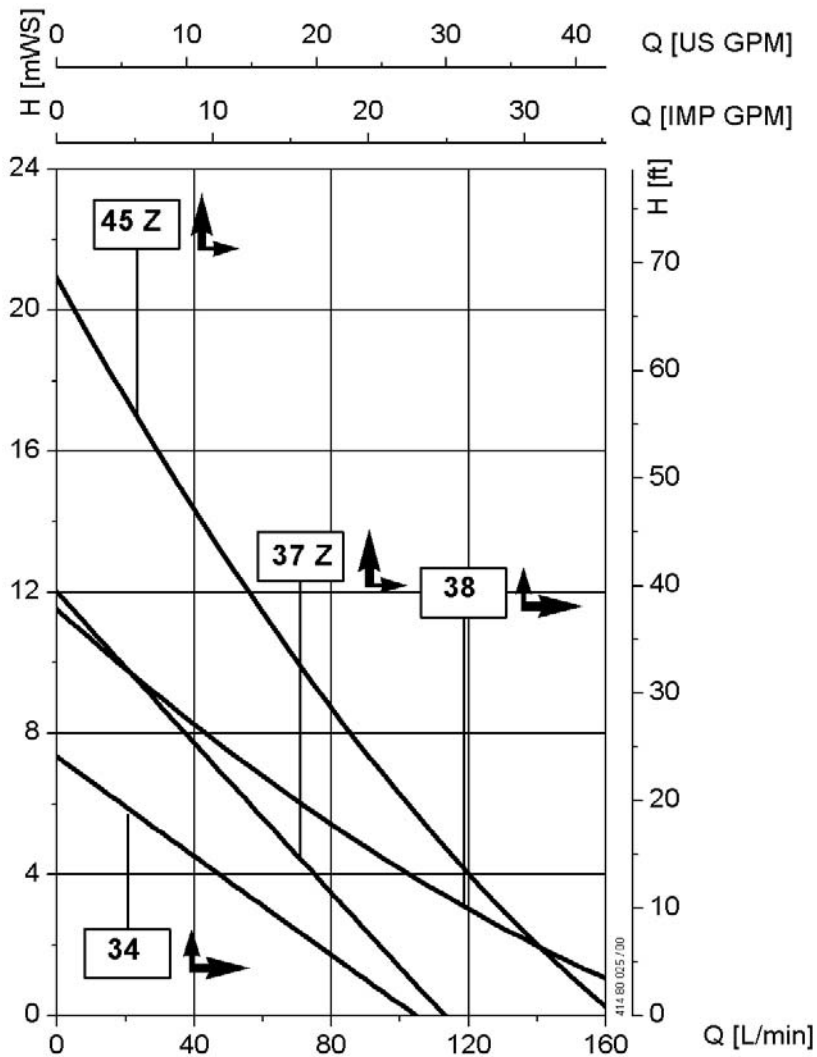

**Motor F 414**  
with barrel pumps  
**S / AL / HC**

**Model**

- F 430 S-41/**38**
- F 430 S-41/**37 Z**
- F 430 S-50/**45 Z**
- F 430 S-50/**38**
  
- F 430 AL-41/**38**
- F 430 AL-41/**37 Z**
- F 430 AL-50/**38**
  
- F 430 HC-40/**38**

Values  $\pm 10\%$   
Obtained with water at 68°F (20°C) at the outlet nozzle of the pump

FLUX Pumps Corporation  
300 Townpark Drive, Suite 110  
Kennesaw, GA 30144, USA  
Phone: 800-367-3589  
info@fluxpumpsusa.com