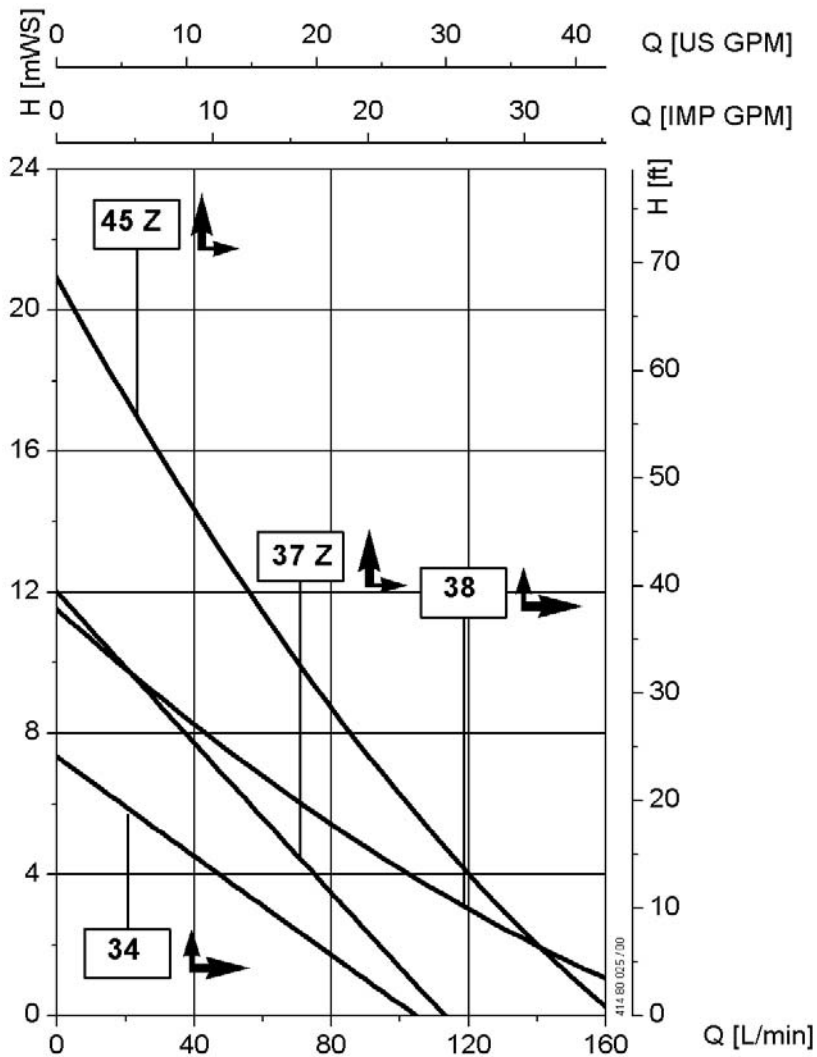

**Motor F 414**  
with barrel pumps  
**S / AL / HC**

**Model**  
F 427 S3-43/**38**

Values  $\pm 10\%$   
Obtained with water at 68°F (20°C) at the outlet nozzle of the pump

FLUX Pumps Corporation  
300 Townpark Drive, Suite 110  
Kennesaw, GA 30144, USA  
Phone: 800-367-3589  
info@fluxpumpsusa.com