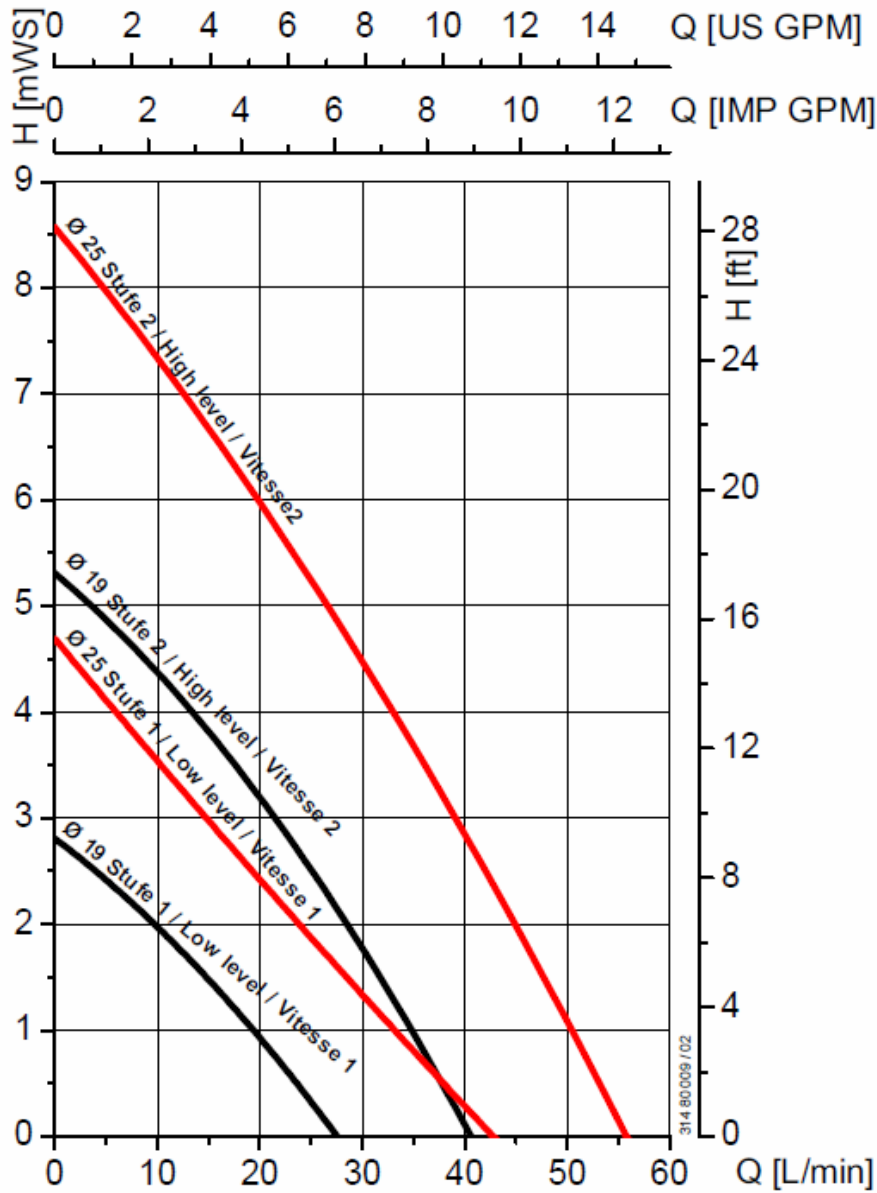

JUNIORFLUX F 314

Model
 F 314 PP-25/19
 F 314 PVDF-25/19
 F 314 PP-32/25

Values ± 10 %
 Obtained with water at 68°F (20°C) at the outlet nozzle of the pump

FLUX Pumps Corporation
 300 Townpark Drive, Suite 110
 Kennesaw, GA 30144, USA
 Phone: 800-367-3589
 info@fluxpumpsusa.com