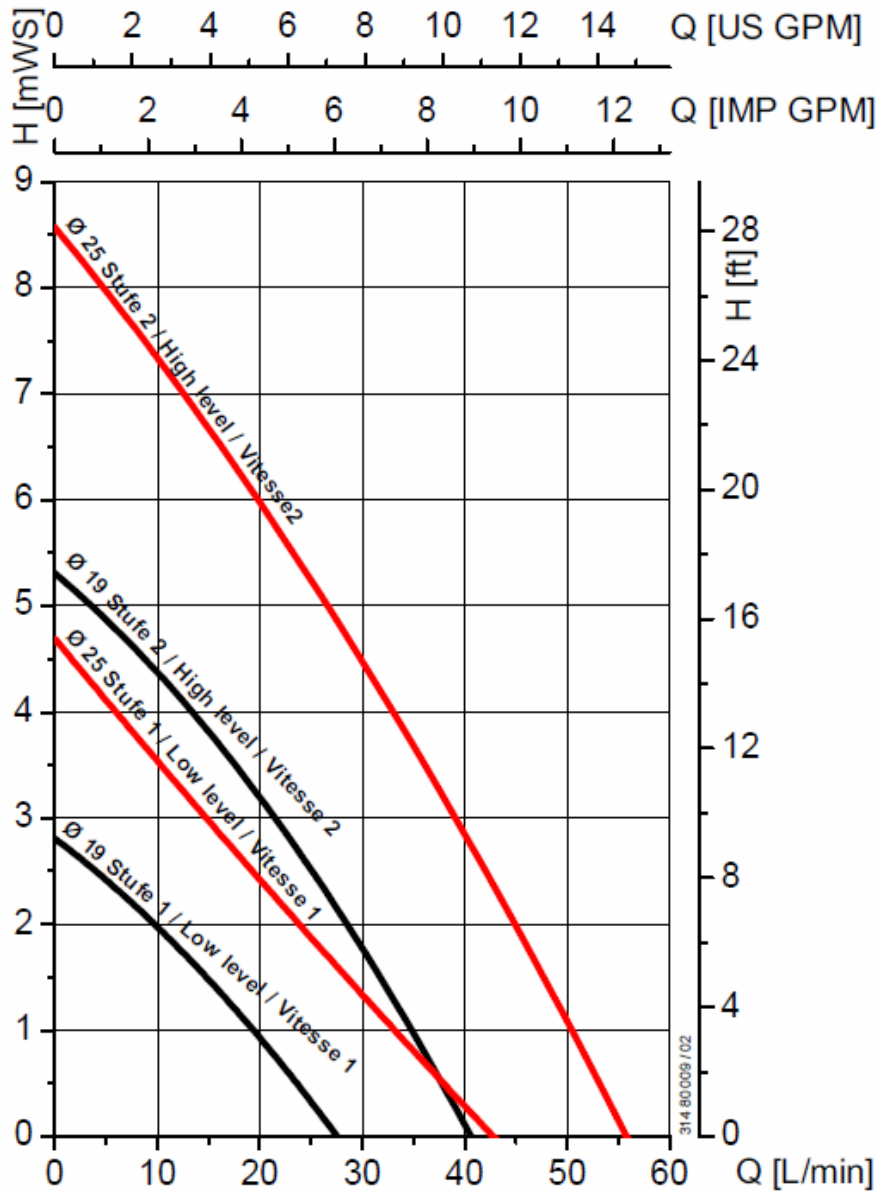

JUNIORFLUX F 314

Type
F 314 S-28/25

Values ± 10 %
Obtained with water at 68°F (20°C) at the outlet nozzle of the pump

FLUX Pumps Corporation
300 Townpark Drive, Suite 110
Kennesaw, GA 30144, USA
Phone: 800-367-3589
info@fluxpumpsusa.com